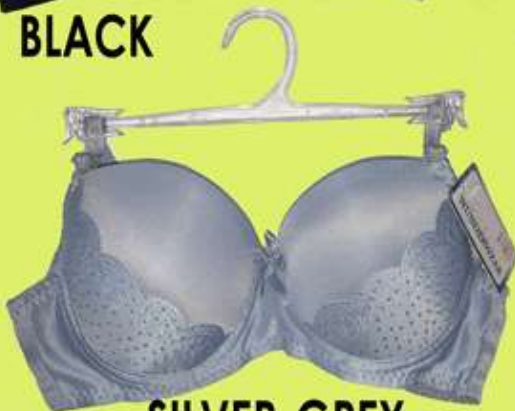

ALEXIS WUNDERWEAR®

STYLE# 240138

- Ladies Lace Bras
- 34B-36B-38B-34C-36C-38C
- Master = 72, Inner = 12 (2 per Size in an Inner)
- One Color Per Master
- Assorted 6 Sizes

BLACK

FUCHSIA

PURPLE

WHITE

BETHANY WUNDERWEAR®

STYLE# 260341

- Ladies Lace Bras
- 34B-36B-38B-34C-36C-38C
- Master = 72, Inner = 12 (2 per Size in an Inner)
- One Color Per Master
- Assorted 6 Sizes

BLACK

BLUE

NUDE

LIGHT PINK

CHELSEA WUNDERWEAR®

STYLE# 968417

- Ladies Lace Bras
- 34B-36B-38B-34C-36C-38C
- Master = 72, Inner = 12 (2 per Size in an Inner)
- One Color Per Master
- Assorted 6 Sizes

BLACK

BLUE

SILVER-GREY

Holiday Red

DANIELLE WUNDERWEAR®

STYLE# **WX3290**

- Ladies Lace Bras
- 34B-36B-38B-34C-36C-38C
- Master = 72, Inner = 12 (2 per Size in an Inner)
- One Color Per Master
- Assorted 6 Sizes

BLACK

FUCHSIA

SILVER-GREY

PURPLE

ELIZABETH WUNDERWEAR®

STYLE# **WX3292**